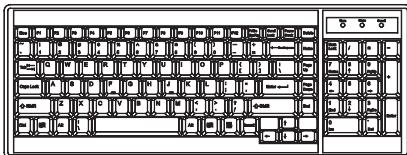

Standard Keyboard

Ge G keyboard integrated with touchpad

Supporting layouts

America					
	United States				
EMEA					
	United Kingdom	Germany	France	Spain	Norway
	Italy	Russia	Switzerland	Netherlands	Portugal
Asia					
	China	Japan	Korea	Arabia	Turkey

Keyboard Options

* US layout only

Me Mac keyboard with touchpad

Se S keyboard with touchpad